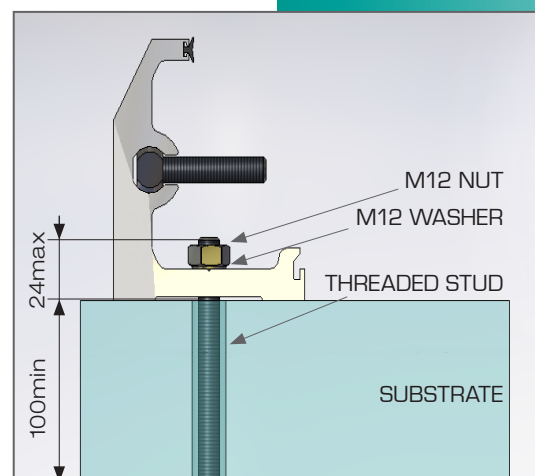

Care instructions

Refer to our website www.euroglass.co.nz for the After-Care of powdercoated surfaces.

tel: **0800 387 645** Installation sales
(09) 624 1180 Trade sales & technical enquiries

web: www.euroglass.co.nz