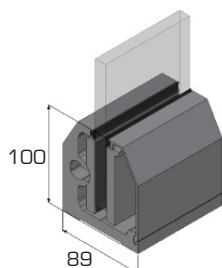

EUROCHANNEL™ Dry Fix Channel

Dry Fix Channel is adjustable channel used to support 12mm and 15mm glass for balustrades and pool fences. Suitable for all fixing substrates, including timber.

Dry Fix features a removable cover plate and eliminates the need for grouting, enabling faster and cleaner installation.

Available finishes

- Mill aluminium, ex stock
- Silver Pearl powdercoated, ex stock
- Powdercoated as required (lead time applies)

Technical details

- 5M stock length, supplied complete with 12 Clamping Kits and Cover Plate
- Made from aluminium
- End caps available
- Vertical adjustment up to 15mm
- Out of plumb adjustment:
 - +/- 50mm @ 1000mm high
 - +/- 60mm @ 1200mm high
- M12 coach screw at 200mm centres fixing in timber
- M12 s/s epoxy bolts at 450mm centres fixing in concrete
- Clamping kits should be spaced up to 400mm apart
- 100mm minimum embedment into timber or concrete
- Supporting base channel is anotec powder-coated with a ten year warranty
- PS1 available on request