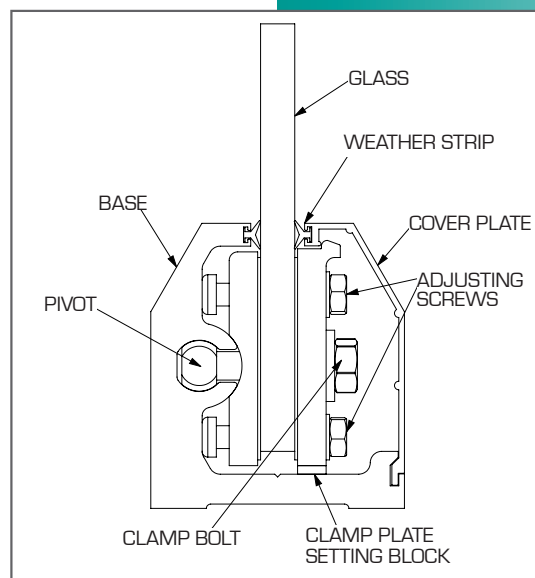

EUROCHANNEL™ Dry Fix Channel

Dry Fix Channel is adjustable channel used to support 12mm and 15mm glass for balustrades and pool fences. Suitable for all fixing substrates, including timber.

Dry Fix features a removable cover plate and eliminates the need for grouting, enabling faster and cleaner installation.

Available finishes

- Mill aluminium, ex stock
- Silver Pearl powdercoated, ex stock
- Powdercoated as required (lead time applies)

Technical details

- 5M stock length, supplied complete with 12 Clamping Kits and Cover Plate
- Made from aluminium
- End caps available
- Vertical adjustment up to 15mm
- Out of plumb adjustment:
 - +/- 50mm @ 1000mm high
 - +/- 60mm @ 1200mm high
- M12 coach screw at 200mm centres fixing in timber
- M12 s/s epoxy bolts at 450mm centres fixing in concrete
- Clamping kits should be spaced up to 400mm apart
- 100mm minimum embedment into timber or concrete
- Supporting base channel is anotec powder-coated with a ten year warranty
- PS1 available on request