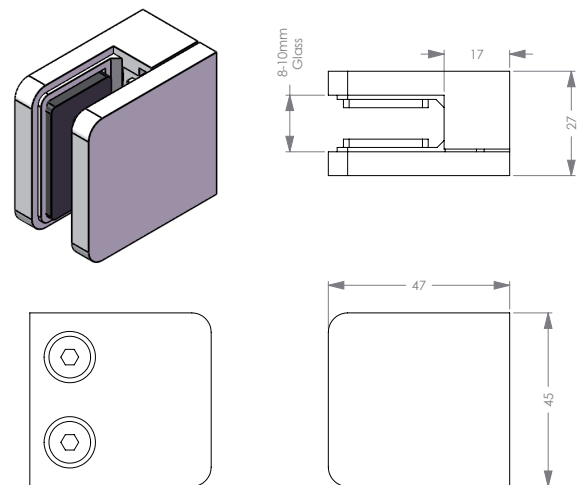

EUROGLASS Glass Clamps dimensions

BCRD6 ROUND BACK
6-8mm glass

BCFD6 FLAT BACK
6-8mm glass

BCRS8 ROUND BACK
8-10mm glass

BCFDS8 FLAT BACK
8-10mm glass

CALL **09 624 1180**

FAX 09 624 2280

EMAIL hardware@euroglass.co.nz

65 CARR ROAD, MT ROSKILL, AUCKLAND

EUROGLASS Glass Clamps dimensions

BCRD10 ROUND BACK
10-12mm glass

BCFD10 FLAT BACK
10-12mm glass

BCRS10 ROUND BACK
10-12mm glass

BCFS10 FLAT BACK
10-12mm glass

CALL **09 624 1180**