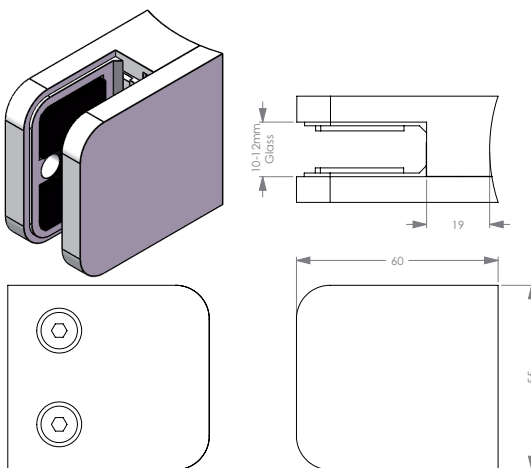

EUROGLASS Glass Clamps dimensions

BCRD6 ROUND BACK
6-8mm glass

BCFD6 FLAT BACK
6-8mm glass

BCRS8 ROUND BACK
8-10mm glass

BCFDS8 FLAT BACK
8-10mm glass

CALL **09 624 1180**

FAX 09 624 2280

EMAIL hardware@euroglass.co.nz

65 CARR ROAD, MT ROSKILL, AUCKLAND

EUROGLASS Glass Clamps dimensions

BCRD10 ROUND BACK
10-12mm glass

BCFD10 FLAT BACK
10-12mm glass

BCRS10 ROUND BACK
10-12mm glass

BCFS10 FLAT BACK
10-12mm glass

CALL **09 624 1180**