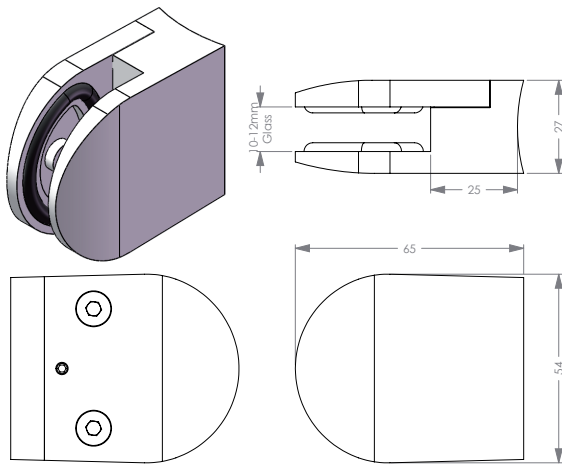

EUROGLASS Glass Clamps dimensions

BCRD6 ROUND BACK
6-8mm glass

BCFD6 FLAT BACK
6-8mm glass

BCRS8 ROUND BACK
8-10mm glass

BCFDS8 FLAT BACK
8-10mm glass

CALL **09 624 1180**

FAX 09 624 2280

EMAIL hardware@euroglass.co.nz

65 CARR ROAD, MT ROSKILL, AUCKLAND

EUROGLASS Glass Clamps dimensions

BCRD10 ROUND BACK
10-12mm glass

BCFD10 FLAT BACK
10-12mm glass

BCRS10 ROUND BACK
10-12mm glass

BCFS10 FLAT BACK
10-12mm glass

CALL **09 624 1180**