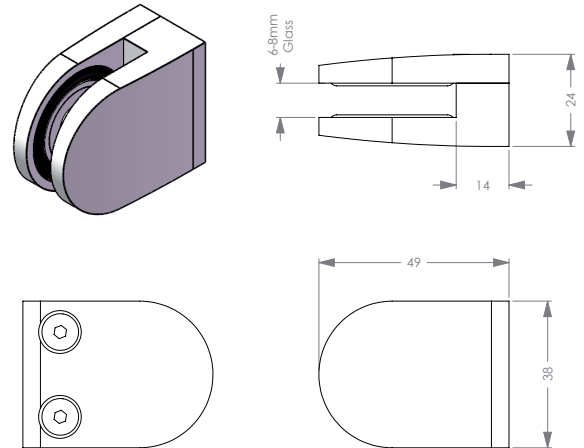

EUROGLASS Glass Clamps dimensions

BCRD6 ROUND BACK
6-8mm glass

BCFD6 FLAT BACK
6-8mm glass

BCRS8 ROUND BACK
8-10mm glass

BCFDS8 FLAT BACK
8-10mm glass

CALL **09 624 1180**

FAX 09 624 2280

EMAIL hardware@euroglass.co.nz

65 CARR ROAD, MT ROSKILL, AUCKLAND

EUROGLASS Glass Clamps dimensions

BCRD10 ROUND BACK
10-12mm glass

BCFD10 FLAT BACK
10-12mm glass

BCRS10 ROUND BACK
10-12mm glass

BCFS10 FLAT BACK
10-12mm glass

CALL **09 624 1180**