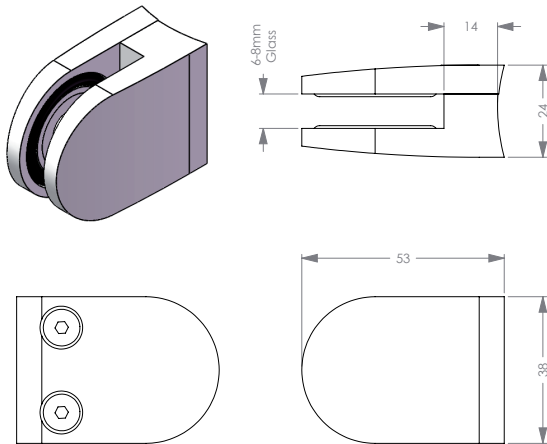

EUROGLASS Glass Clamps dimensions

BCRD6 ROUND BACK
6-8mm glass

BCFD6 FLAT BACK
6-8mm glass

BCRS8 ROUND BACK
8-10mm glass

BCFDS8 FLAT BACK
8-10mm glass

CALL **09 624 1180**

FAX 09 624 2280

EMAIL hardware@euroglass.co.nz

65 CARR ROAD, MT ROSKILL, AUCKLAND

EUROGLASS Glass Clamps dimensions

BCRD10 ROUND BACK
10-12mm glass

BCFD10 FLAT BACK
10-12mm glass

BCRS10 ROUND BACK
10-12mm glass

BCFS10 FLAT BACK
10-12mm glass

CALL **09 624 1180**