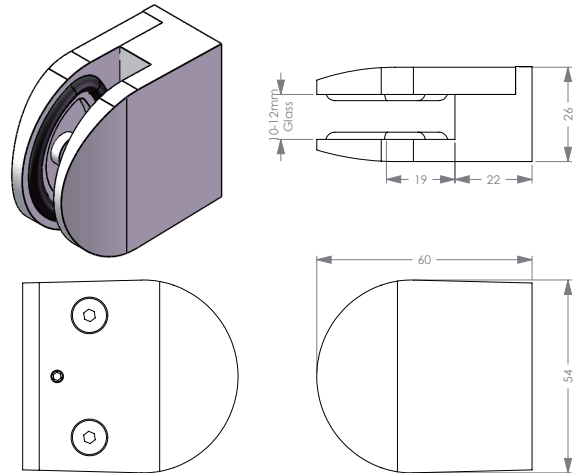

EUROGLASS Glass Clamps dimensions

BCRD6 ROUND BACK
6-8mm glass

BCFD6 FLAT BACK
6-8mm glass

BCRS8 ROUND BACK
8-10mm glass

BCFDS8 FLAT BACK
8-10mm glass

CALL **09 624 1180**

FAX 09 624 2280

EMAIL hardware@euroglass.co.nz

65 CARR ROAD, MT ROSKILL, AUCKLAND

EUROGLASS Glass Clamps dimensions

BCRD10 ROUND BACK
10-12mm glass

BCFD10 FLAT BACK
10-12mm glass

BCRS10 ROUND BACK
10-12mm glass

BCFS10 FLAT BACK
10-12mm glass

CALL **09 624 1180**