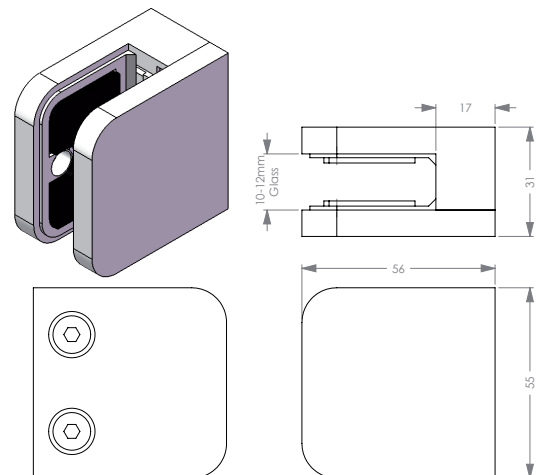

EUROGLASS Glass Clamps dimensions

BCRD6 ROUND BACK
6-8mm glass

BCFD6 FLAT BACK
6-8mm glass

BCRS8 ROUND BACK
8-10mm glass

BCFDS8 FLAT BACK
8-10mm glass

CALL **09 624 1180**

FAX 09 624 2280

EMAIL hardware@euroglass.co.nz

65 CARR ROAD, MT ROSKILL, AUCKLAND

EUROGLASS Glass Clamps dimensions

BCRD10 ROUND BACK
10-12mm glass

BCFD10 FLAT BACK
10-12mm glass

BCRS10 ROUND BACK
10-12mm glass

BCFS10 FLAT BACK
10-12mm glass

CALL **09 624 1180**