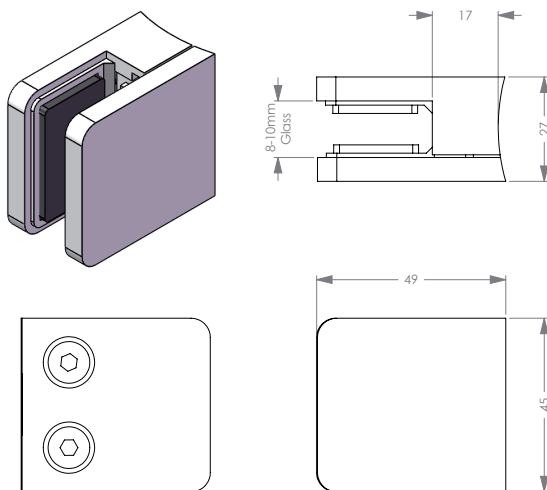

EUROGLASS Glass Clamps dimensions

BCRD6 ROUND BACK
6-8mm glass

BCFD6 FLAT BACK
6-8mm glass

BCRS8 ROUND BACK
8-10mm glass

BCFDS8 FLAT BACK
8-10mm glass

CALL **09 624 1180**

FAX 09 624 2280

EMAIL hardware@euroglass.co.nz

65 CARR ROAD, MT ROSKILL, AUCKLAND

EUROGLASS Glass Clamps dimensions

BCRD10 ROUND BACK
10-12mm glass

BCFD10 FLAT BACK
10-12mm glass

BCRS10 ROUND BACK
10-12mm glass

BCFS10 FLAT BACK
10-12mm glass

CALL **09 624 1180**